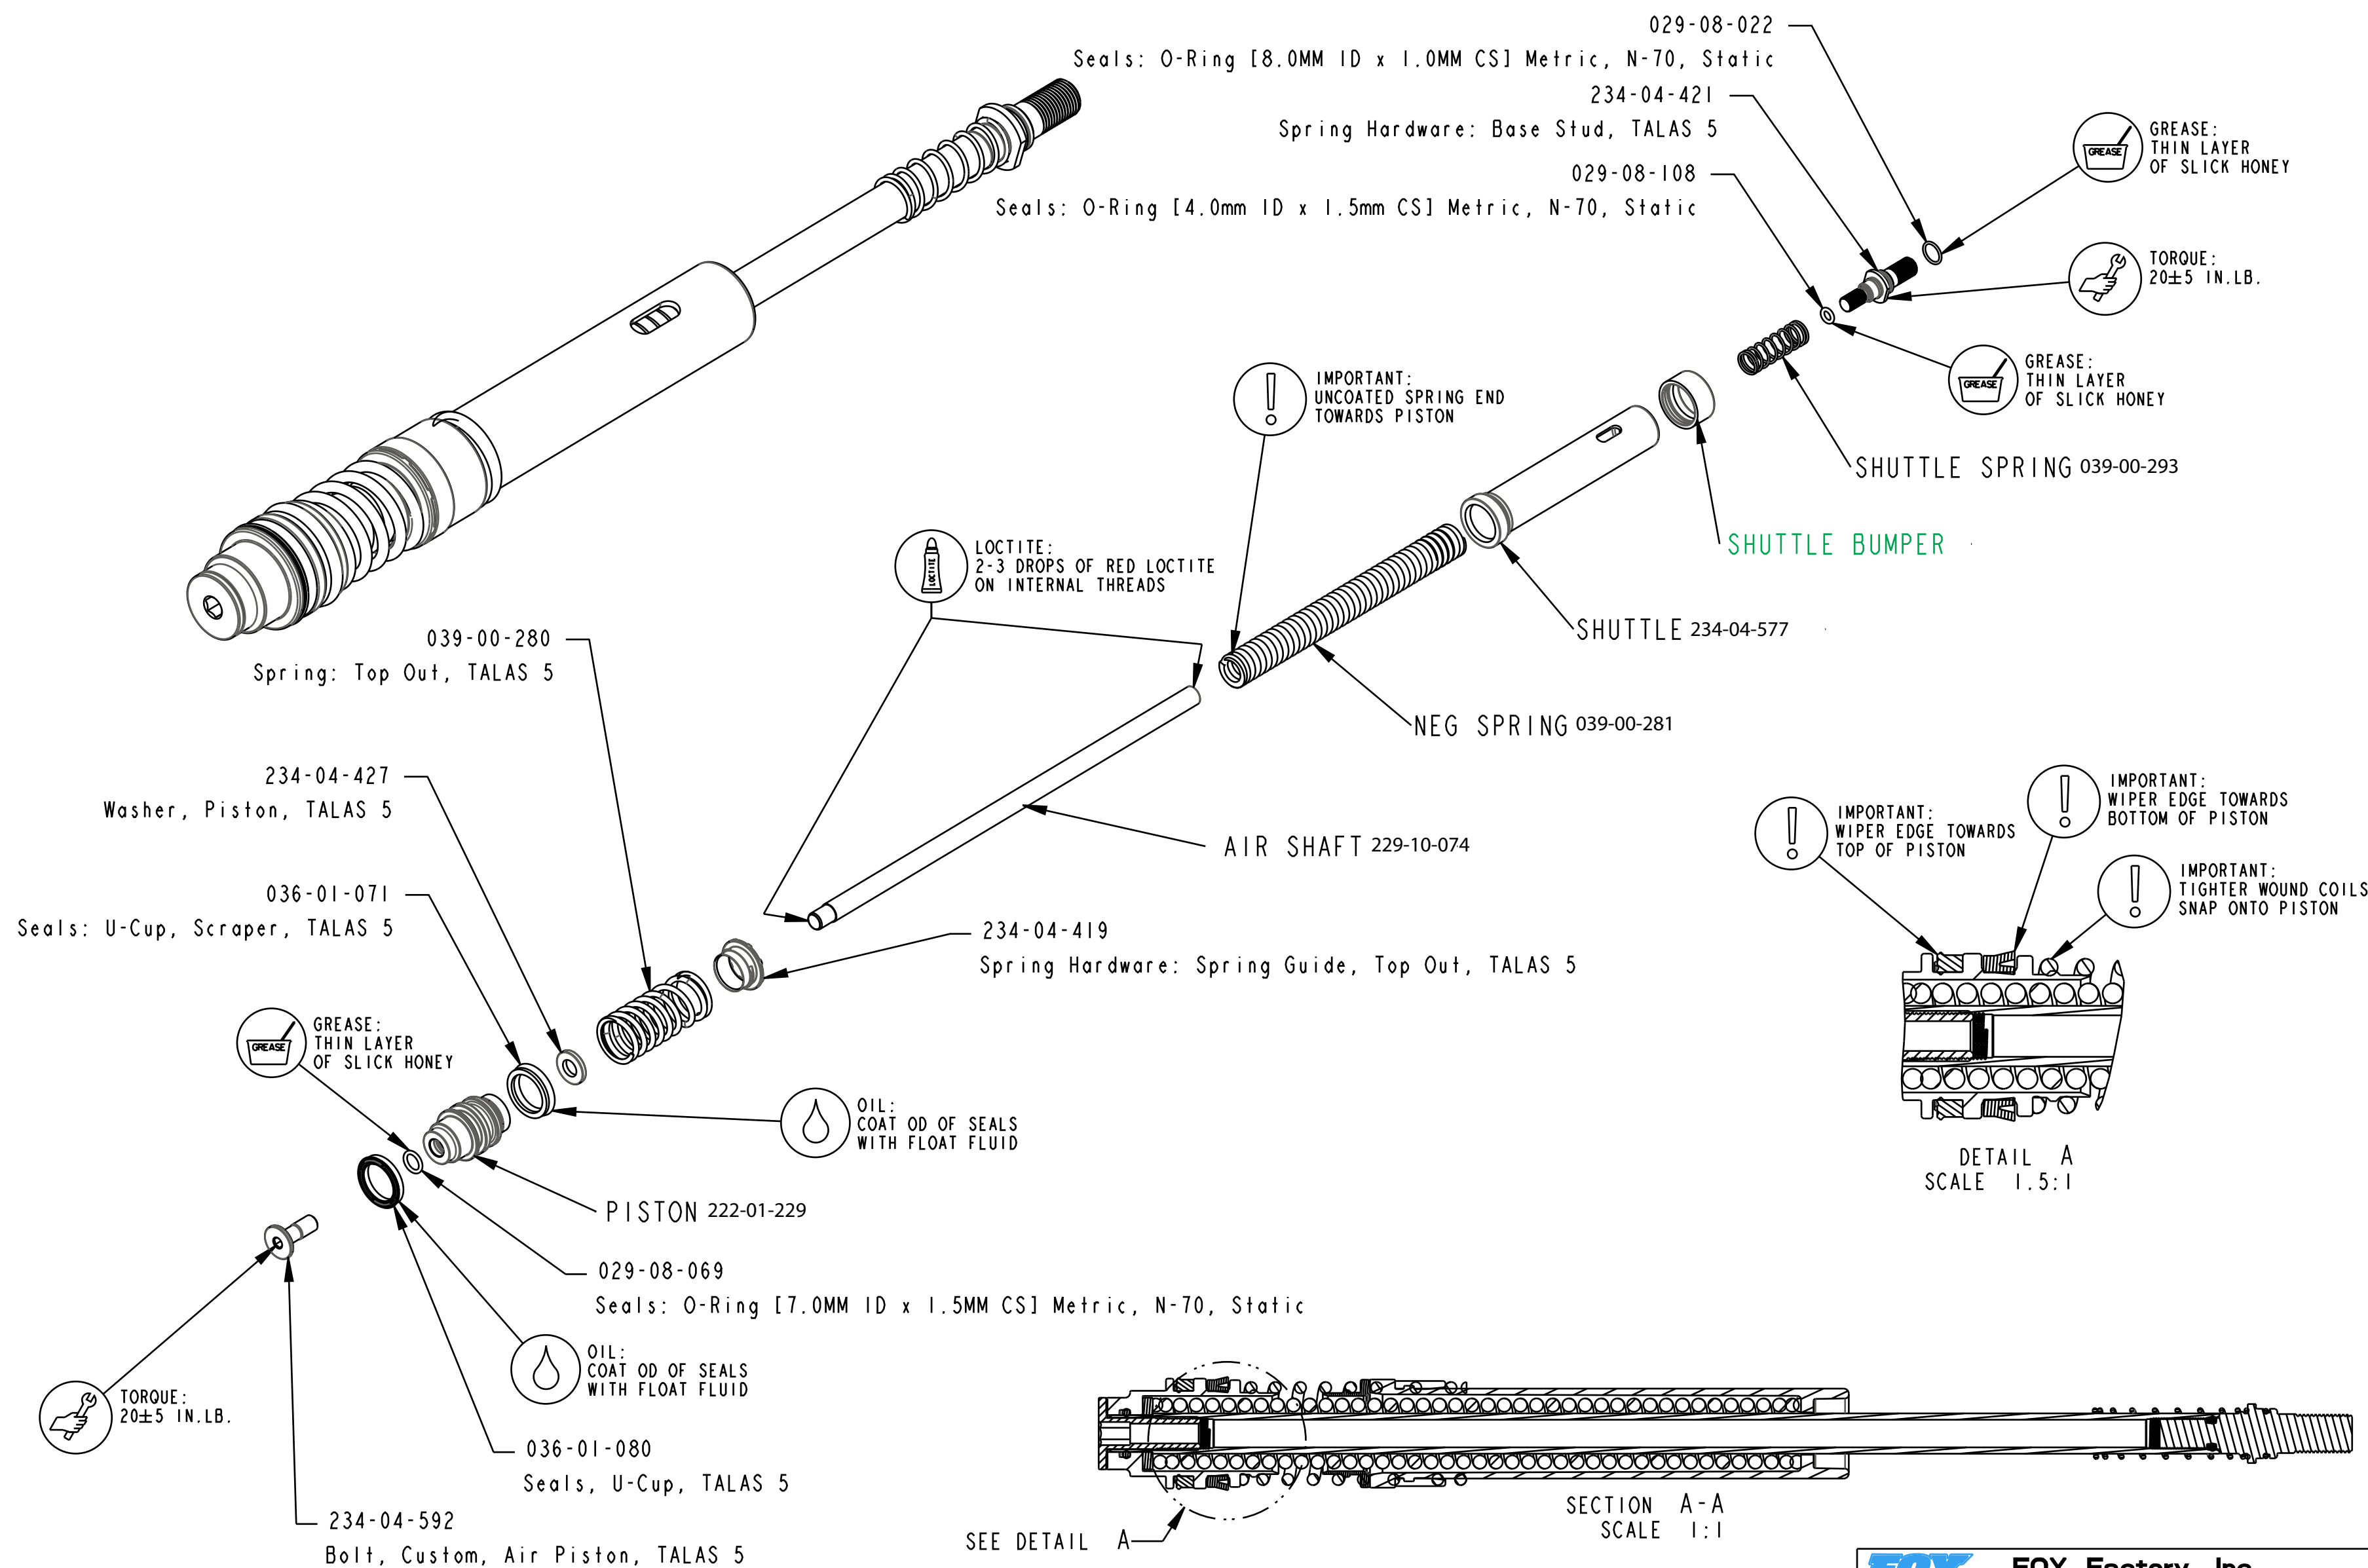

4

3

2

1

PART NUMBER	DESCRIPTION	SHUTTLE BUMPER	SHUTTLE SPRING
820-02-193-KIT	Air Shaft Assy, TALAS 5, 32, 29, 130	234-23-012	039-00-293
820-02-194-KIT	Air Shaft Assy, TALAS 5, 32, 29, 120	234-23-013	039-00-293

TITLE  
**32mm 29in. TALAS 5, Air Shaft Assembly**

SIZE DWG. NO.  
**C**

PLOT SCALE 1:2 SHEET 1 OF 1